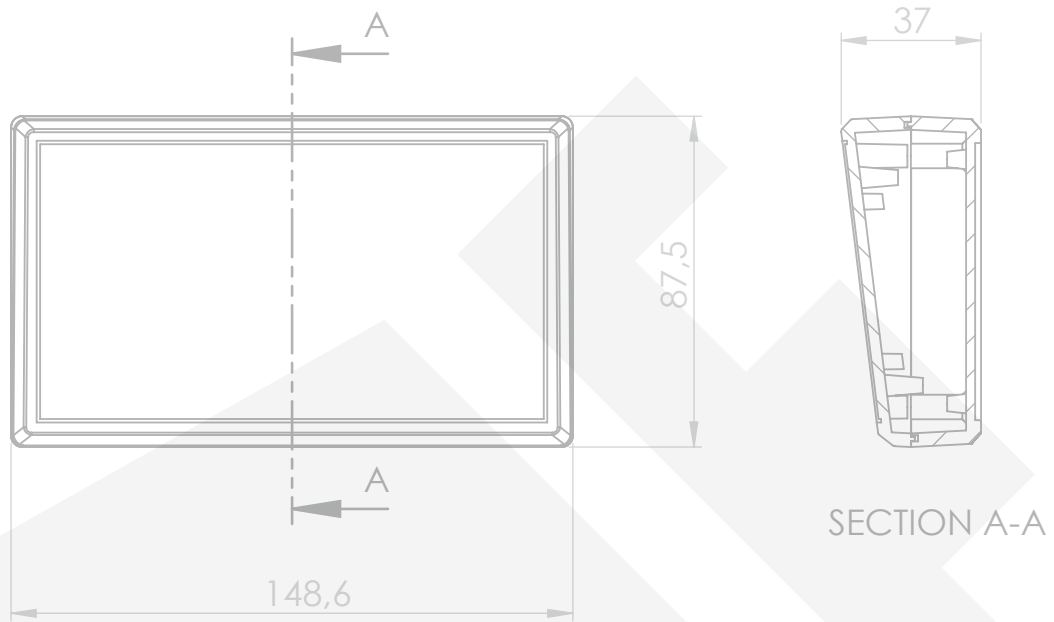

DESK TOP ENCLOSURES

Special series for stationary devices. Casings DT-255 and DT-260 have got removal front panel for easy access to inner space. Also ventilation holes on the bottom. This series is prepared for lcd screen and got lowering for membrane keyboard. ABS material in standard, screws and RAL colours 7035 and 9004.

DESK TOP ENCLOSURES

DT-255

DT-090

Model	Length	Width	Height	Material	Accessories
DT-140	125	150	72	ABS	S
DT-130	133	188	55	ABS	S
DT-130A mounting base	133	188	55	ABS	S
DT-255	133	188	62	ABS	S
DT-080	148	87	36	ABS	S
DT-090-B	150	95	49,5	ABS	P
DT-120	189	133	55	ABS	S
DT-120A mounting base	189	133	55	ABS	S
DT-260	200	273	90	ABS	S