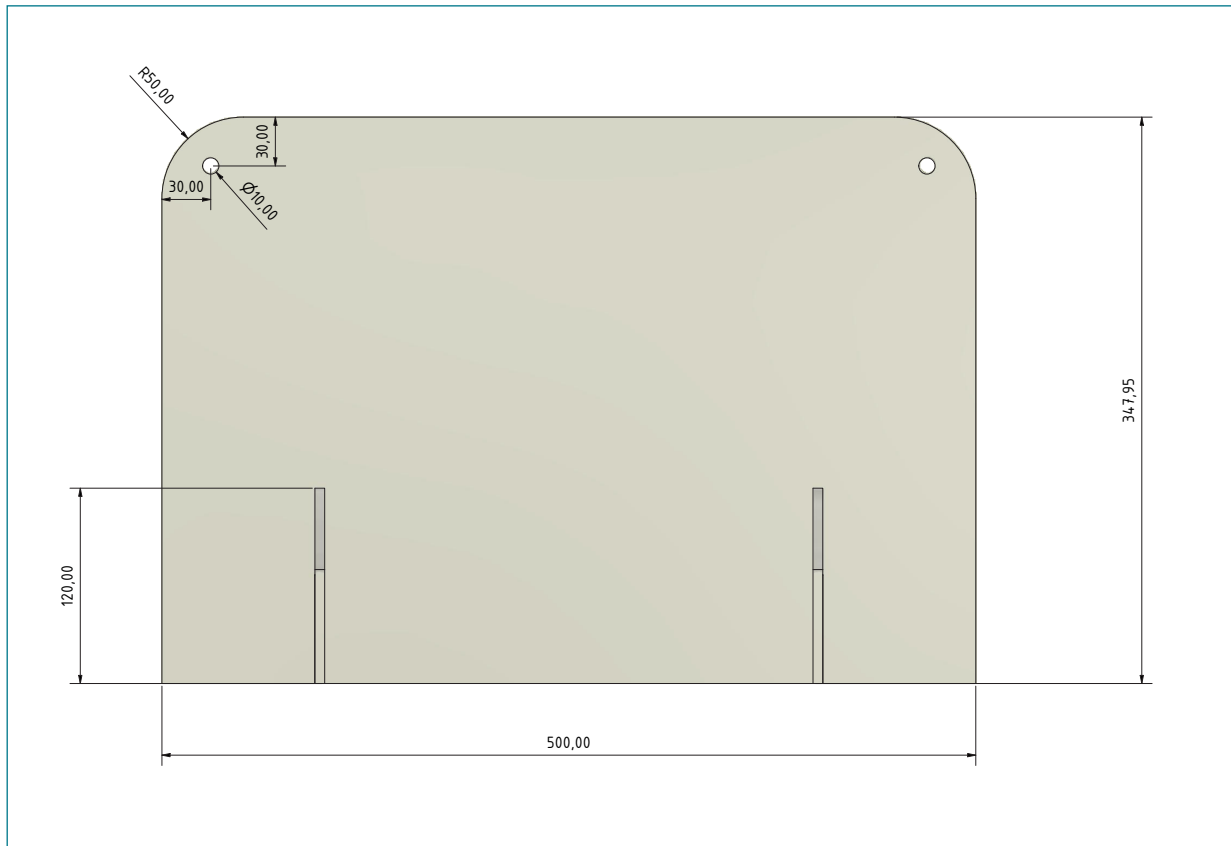

TECHNICAL DRAWING

No liability is assumed for information on this data sheet. GETT® reserves the right to modify the document at any time.