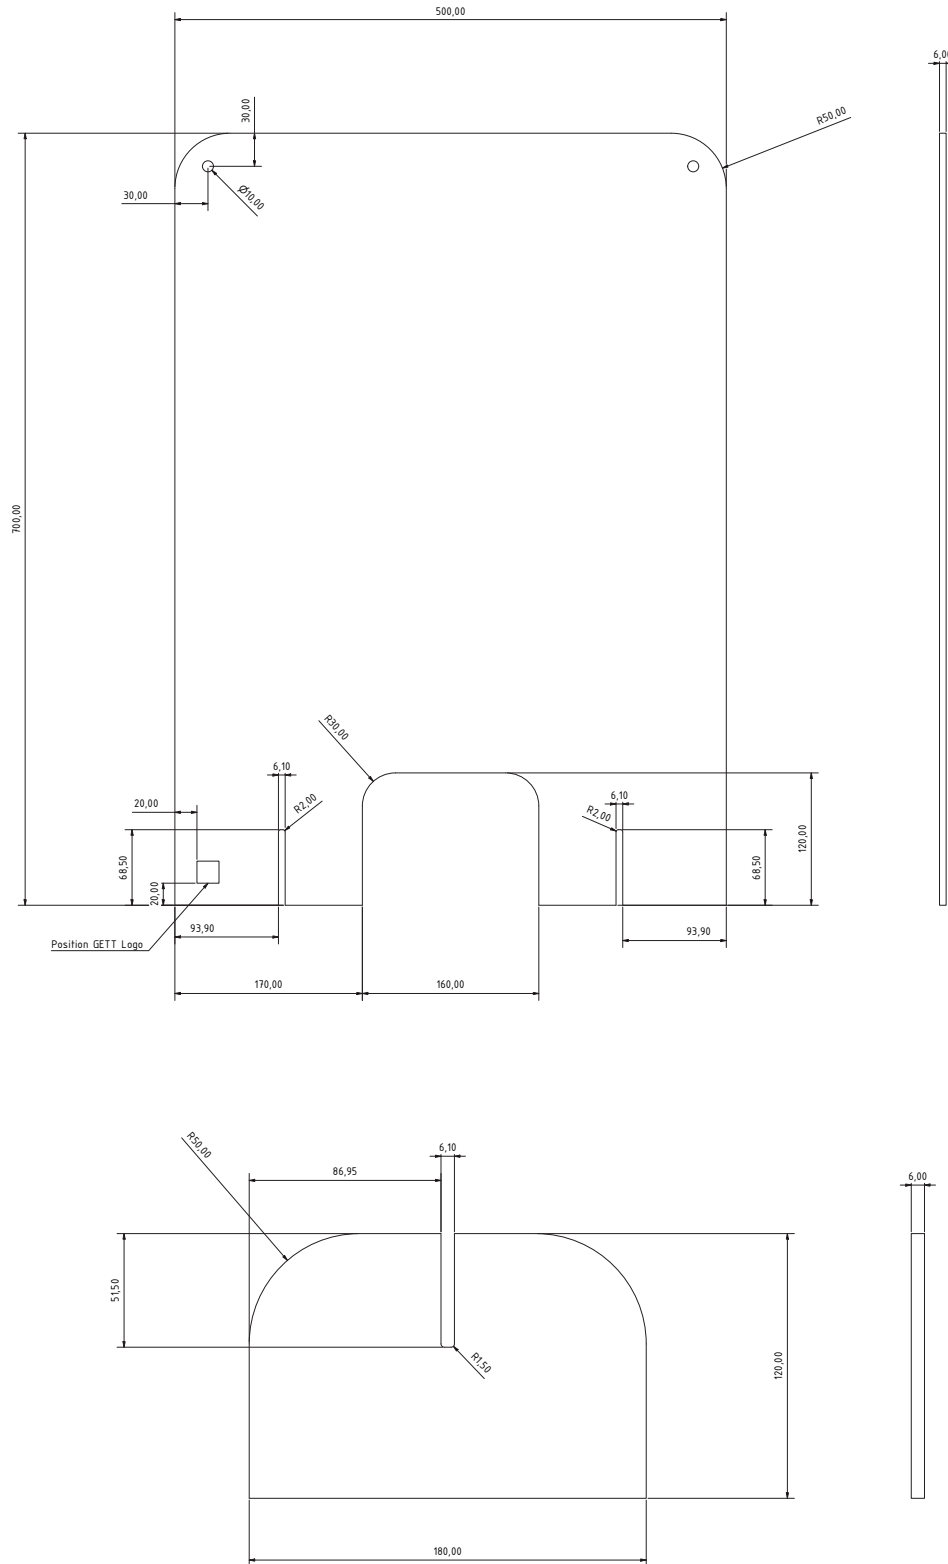

TECHNICAL DRAWING

No liability is assumed for information on this data sheet. GETT® reserves the right to modify the document at any time.

GETT Gerätetechnik GmbH

Mittlerer Ring 1 | 08233 Treuen | Germany
Tel: +49 37468 660-0
Fax: +49 37468 660-66
E-Mail: info@gett.de
Internet: www.gett.de

Gett North America LLC

E-Mail: info@gett-na.com
Internet: www.gett-na.com

Gett Asia Ltd.

E-Mail: info@gett-asia.com
Internet: www.gett-asia.com

gett-group.com
washable-keyboards.com