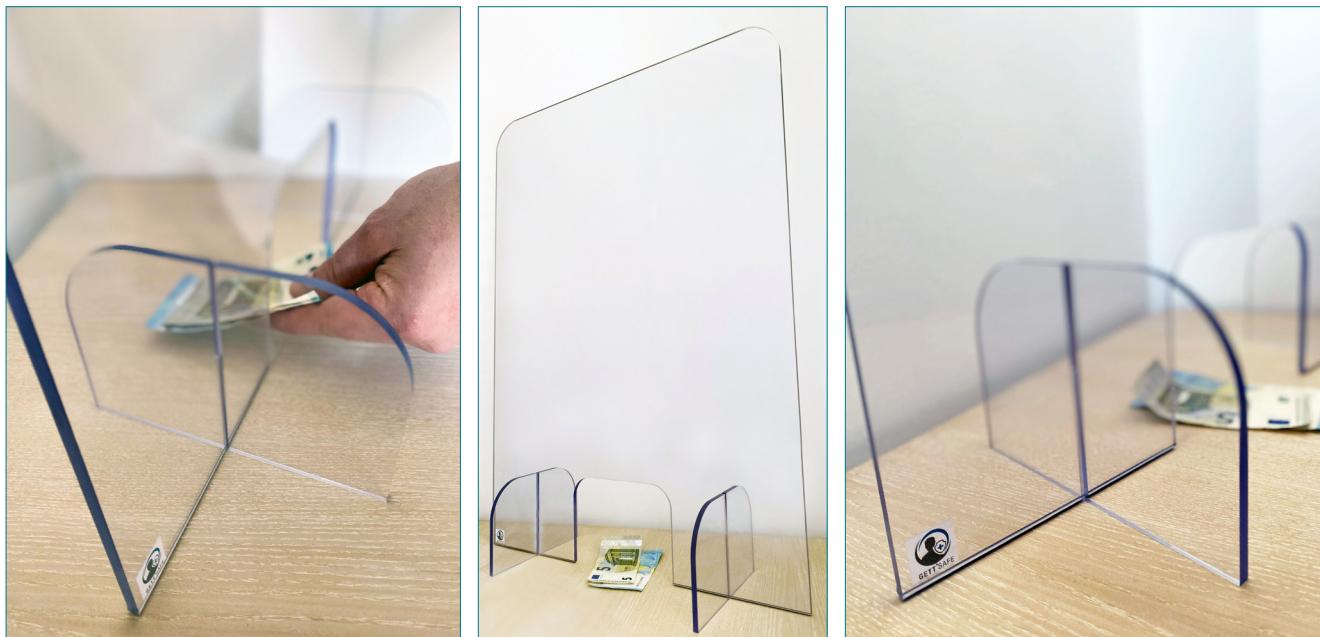

#### PRODUCT DESCRIPTION

The protective screen protects the user and their environment from droplet infections that can be transmitted by speaking, coughing and sneezing. Thanks to its two feet, the screen is stable on flat surfaces like counters or tables.

#### PRODUCT FEATURES

- Dimensions width 500 mm x height 700 mm
- Self-supporting due to the foot geometry
- Can be disinfected with normal disinfectants
- Shatterproof material
- Suitable for indoor use
- The transparent material is not tinted
- The screen can be set up easily and quickly with its plug-in feet.
- Holes available for hanging up
- Please note: The surface is not scratch-resistant

#### SPECIFICATION

Component type: Protective screen, transparent, self-supporting  
 Material: Polycarbonate, 6 mm thick  
 Dimensions: approx. width 500 mm x height 700 mm  
 Weight: approx. 2.6 kg

#### PRODUCT FEATURES

- Dimensions width 500 mm x height 348 mm
- Self-supporting due to the foot geometry
- Can be disinfected with normal disinfectants
- Shatterproof material
- Suitable for indoor use
- The transparent material is not tinted
- The screen can be set up easily and quickly with its plug-in feet.
- Holes available for hanging up
- Please note: The surface is not scratch-resistant