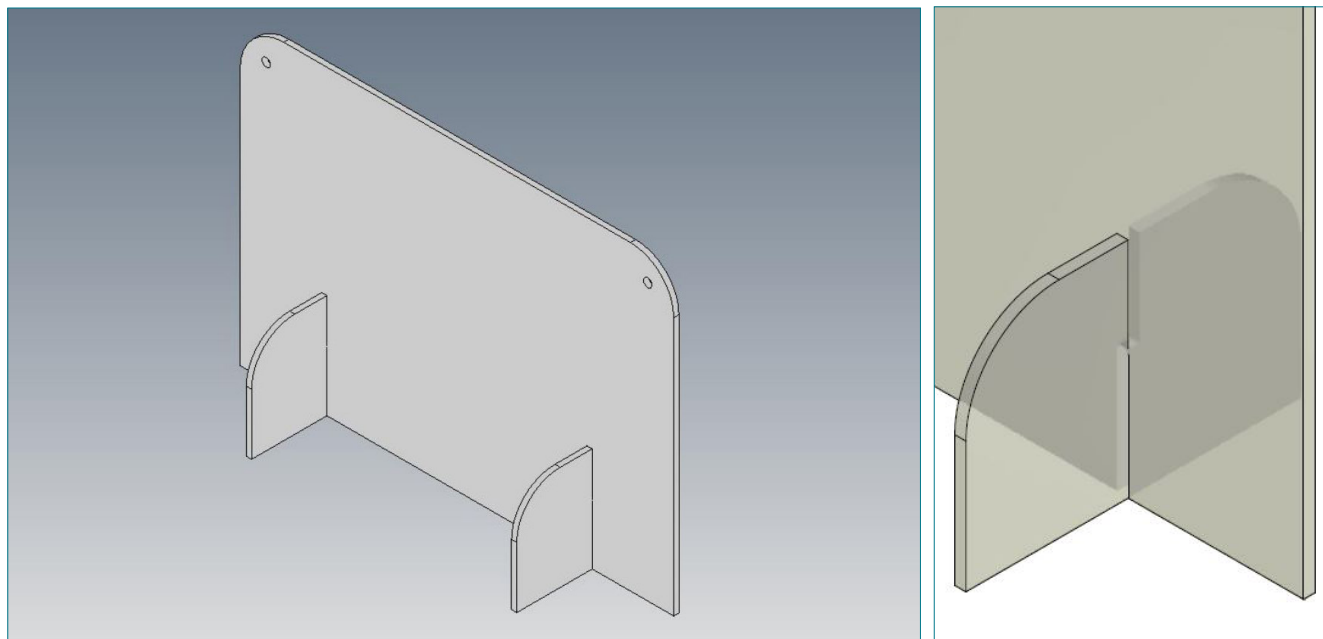

Transparent Protective Screen Art. No. SC27009

PRODUCT DESCRIPTION

The protective screen protects the user and their environment from droplet infections that can be transmitted by speaking, coughing and sneezing. Thanks to its two feet, the screen is stable on flat surfaces like counters or tables.

PRODUCT FEATURES

- Dimensions width 500 mm x height 348 mm
- Self-supporting due to the foot geometry
- Can be disinfected with normal disinfectants
- Shatterproof material
- Suitable for indoor use
- The transparent material is not tinted
- The screen can be set up easily and quickly with its plug-in feet.
- Holes available for hanging up
- Please note: The surface is not scratch-resistant

SPECIFICATION

Component type:	Protective screen, transparent, self-supporting
Material:	Polycarbonate, 6 mm thick
Dimensions:	width 500 mm x height 348 mm
Weight:	approx. 1,3 kg

CLEANING

Clean with a lint-free cloth, water and 70% isopropyl alcohol.

To clean, wipe both sides of the protective screen with a damp lint-free cloth and then disinfect with at least 70% isopropyl alcohol.

Please note: Do not use scratching cloths or sponges for cleaning.

Art. No.	Product description	Packaging unit
SC27009	Protective Screen L	

No liability is assumed for information on this data sheet. GETT® reserves the right to modify the document at any time.

GETT Gerätetechnik GmbH

Mittlerer Ring 1 | 08233 Treuen | Germany
Tel: +49 37468 660-0
Fax: +49 37468 660-66
E-Mail: info@gett.de
Internet: www.gett.de

Gett North America LLC

E-Mail: info@gett-na.com
Internet: www.gett-na.com

Gett Asia Ltd.

E-Mail: info@gett-asia.com
Internet: www.gett-asia.com

gett-group.com
washable-keyboards.com