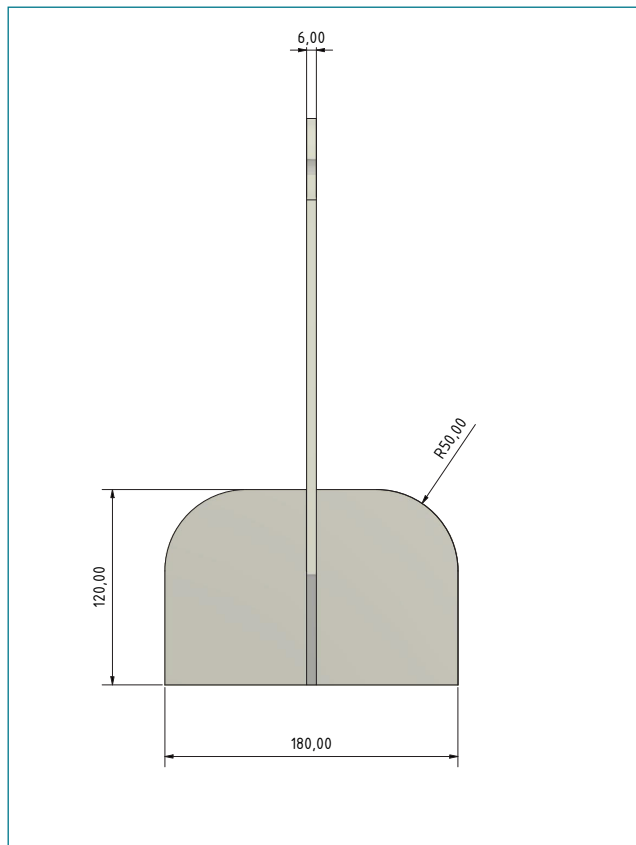

TECHNICAL DRAWING

No liability is assumed for information on this data sheet. GETT® reserves the right to modify the document at any time.